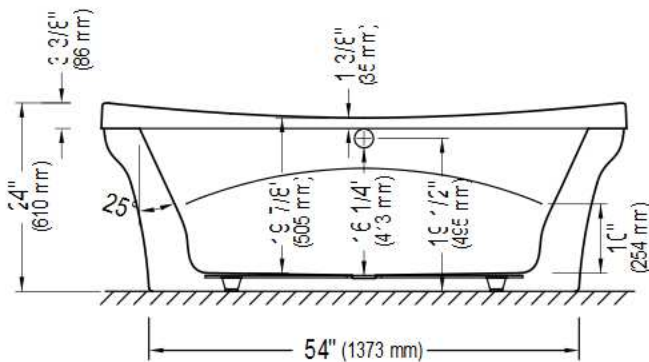

Produits Neptune

REVELATION 3666F

Bathtub

Right view

*All dimensions are approximate and subject to change without notice.
Please refer to the installation guide before beginning the installation

6835 PICARD STREET
SAINT-HYACINTHE, QUEBEC J2S 1H3
CANADA