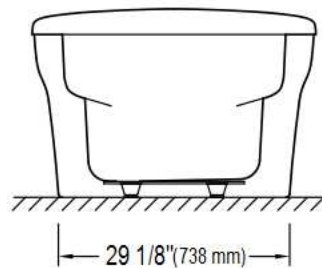

Produits Neptune

REVELATION 3666F

Bathtub

Right view

*All dimensions are approximate and subject to change without notice.
Please refer to the installation guide before beginning the installation

6835 PICARD STREET
SAINT-HYACINTHE, QUEBEC J2S 1H3
CANADA