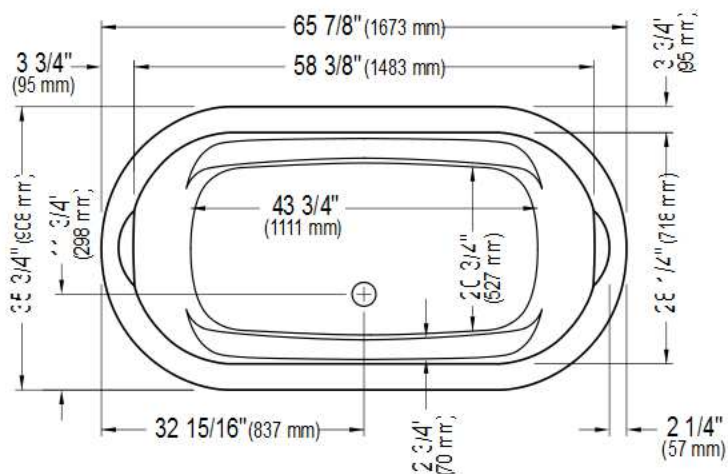

Produits Neptune

REVELATION 3666F

Bathtub

Right view

*All dimensions are approximate and subject to change without notice.
Please refer to the installation guide before beginning the installation

6835 PICARD STREET
SAINT-HYACINTHE, QUEBEC J2S 1H3
CANADA